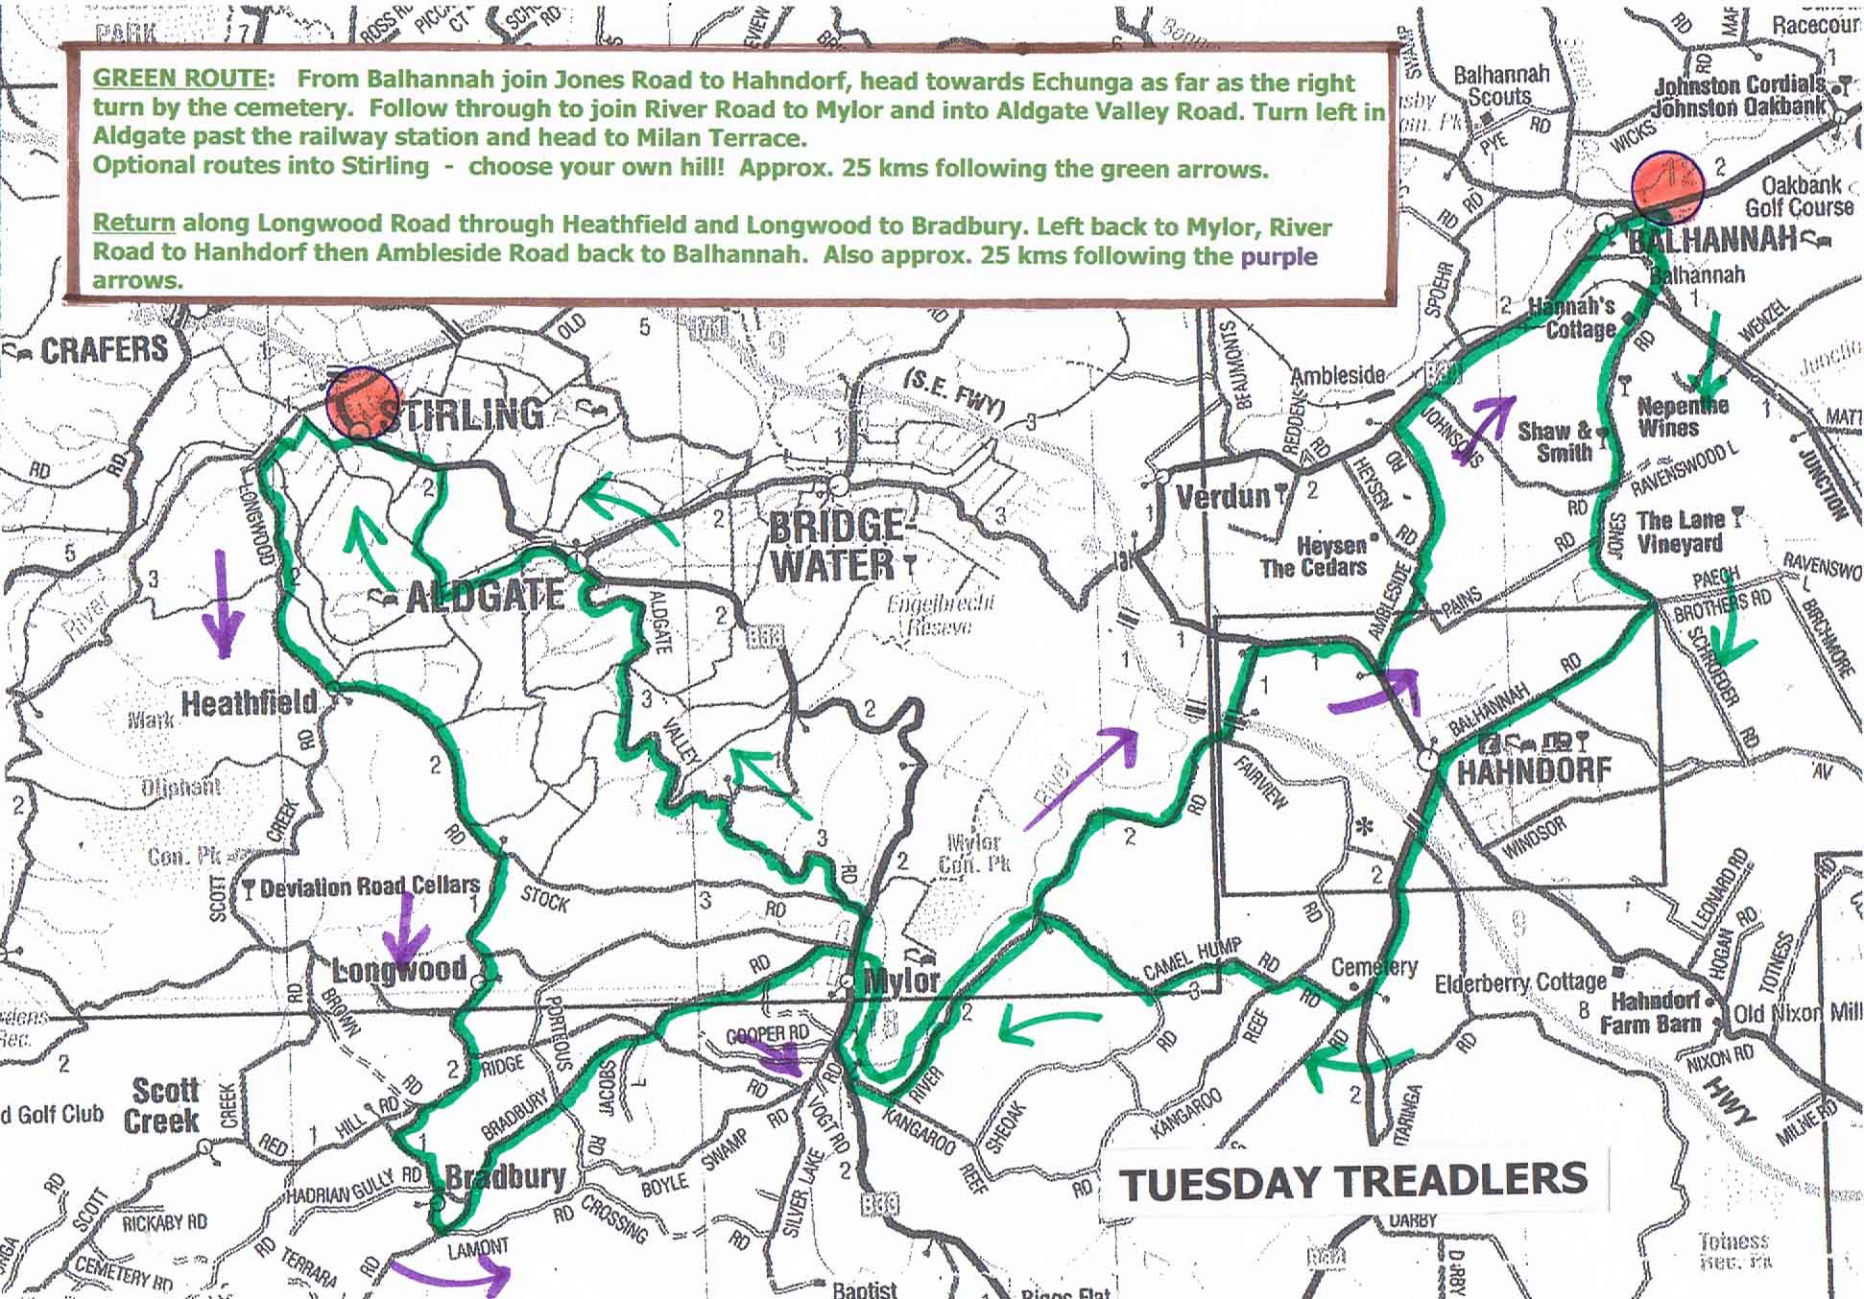

GREEN ROUTE: From Balhannah join Jones Road to Hahndorf, head towards Echunga as far as the right turn by the cemetery. Follow through to join River Road to Mylor and into Aldgate Valley Road. Turn left in Aldgate past the railway station and head to Milan Terrace. Optional routes into Stirling - choose your own hill! Approx. 25 kms following the green arrows.

Return along Longwood Road through Heathfield and Longwood to Bradbury. Left back to Mylor, River Road to Hahndorf then Ambleside Road back to Balhannah. Also approx. 25 kms following the purple arrows.

TUESDAY TREADLERS